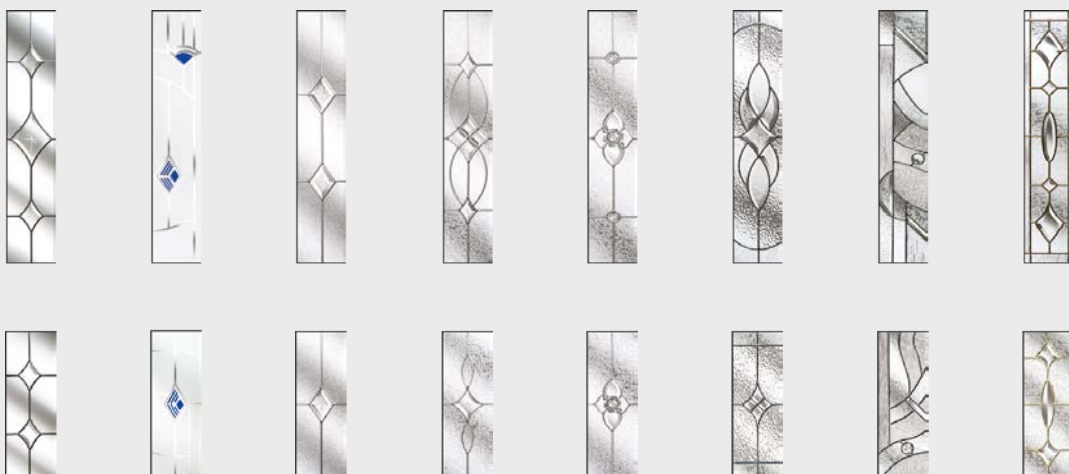

Glass Patterns

Stippolyte™ Cotswold™ Chantilly™ Digital™ Flemish™ Charcoal Sticks™ Florielle™ Oak™

Autumn™ Minster™ Everglade™ Mayflower™ Contora™ Taffeta™ Pelerine™ Warwick™

See inside back cover for larger photos of our Glass Patterns

Zinc Art Abstract
(no pattern required)

Twin side

Door Colours

Red Black Chartwell Grey Duck Egg Blue Darkwood White Blue Cream Black Brown Poppy Red Green Oak

Glass Designs

Crystal Diamond Murano (Black, Blue, Green or Red) Classic (no pattern required) Flair (no pattern required) Finesse (no pattern required) Zinc Art Elegance (no pattern required) Zinc Art Abstract (no pattern required) Art Clarity (Brass or Zinc) (no pattern required)

See inside back cover for all available glass patterns/backing glass

Sidepanels

Door Colours

Red Black Chartwell Grey Duck Egg Blue Darkwood White Blue Cream Black Brown Poppy Red Green Oak

Glass Designs

Glass Patterns / Backing glass