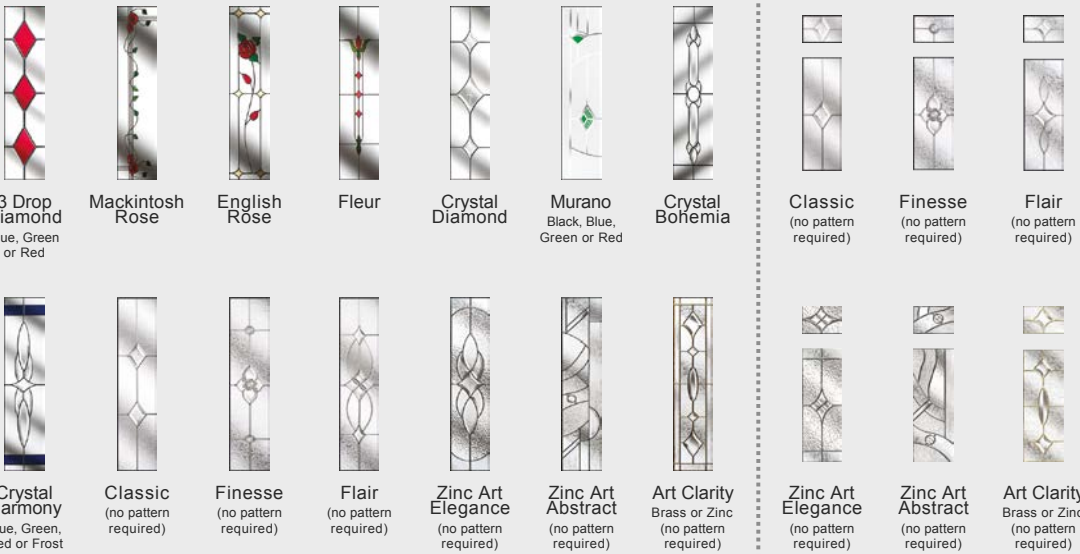

Glass Patterns

Stippolyte™ Cotswold™ Chantilly™ Digital™ Flemish™ Charcoal Sticks™ Florielle™ Oak™

Autumn™ Minster™ Everglade™ Mayflower™ Contora™ Taffeta™ Pelerine™ Warwick™

See inside back cover for larger photos of our Glass Patterns

Zinc Art Abstract
(no pattern required)

Twin side

Door Colours

Red Black Chartwell Grey Duck Egg Blue Darkwood White Blue Cream Black Brown Poppy Red Green Oak

Glass Designs

Crystal Diamond Murano (Black, Blue, Green or Red) Classic (no pattern required) Flair (no pattern required) Finesse (no pattern required) Zinc Art Elegance (no pattern required) Zinc Art Abstract (no pattern required) Art Clarity (Brass or Zinc) (no pattern required)

See inside back cover for all available glass patterns/backing glass

Sidepanels

Door Colours

Red Black Chartwell Grey Duck Egg Blue Darkwood White Blue Cream Black Brown Poppy Red Green Oak

Glass Designs

Glass Patterns / Backing glass

Stippolyte™

Cotswold™

Chantilly™

Digital™

Autumn™

Minster™

Everglade™

Mayflower™