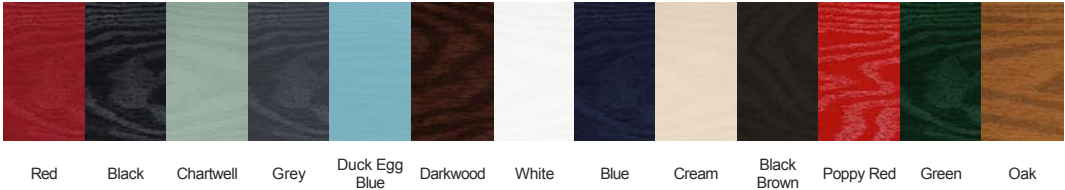

Art Clarity
(no pattern required)

Crystal Bohemia
Blue, Green, Red or Frost

Mackintosh Rose

English Rose

Fleur

Crystal Tulip Arch

2 panel 2 square 1 arch

Door Colours

Glass Designs

See inside back cover for all available glass patterns/backing glass

2 panel 1 arch

Door Colours

Red Black Chartwell Grey Duck Egg Blue Darkwood White Blue Cream Black Brown Poppy Red Green Oak