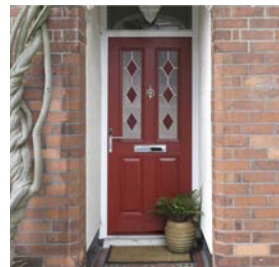

Just Doors UK Ltd
Unit 7 Jubilee Business Park
Appleby Magna, Swadlincote,
Derbyshire DE12 7AJ
Tel: 0844 692 3828 | Fax: 01530 589126
Email: sales@justdoorsuk.com | Web: <http://www.justdoorsuk.com>

All the information in this brochure is provided for guidance only and is given in good faith, but without warranty or guarantee of any kind, whether implied or expressed.

Our policy is to continually improve products, therefore methods, materials and changes of specification may be made from time to time without prior notice.

Colour samples printed in this publication should only be used as a guide and are as accurate as our printing process allows.

Glass images are reproduced and the © copyright of Pilkington plc.

All other images are the © copyright of Door-Stop International, a Masonite Company.