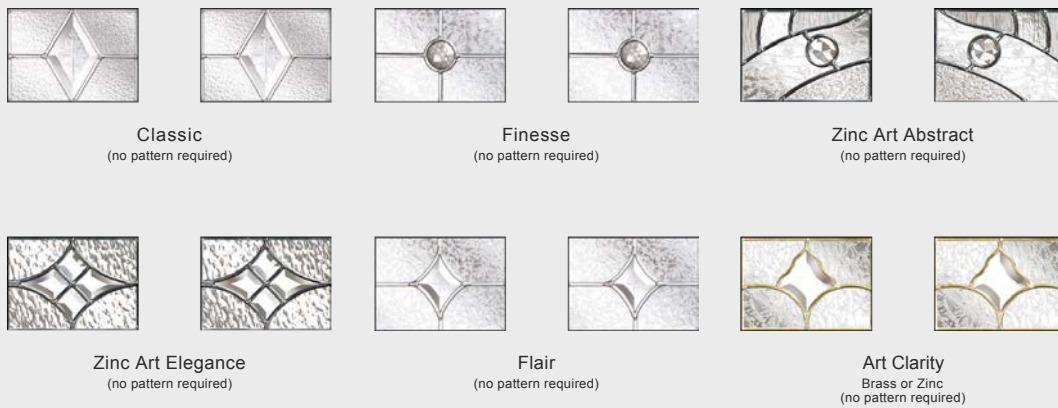

See inside back cover for all available glass patterns/backing glass

6 panel

Door Colours

4 panel

Door Colours

4 panel 2 square

Door Colours

Glass Designs

2 panel 4 square

Door Colours

Red Black Chartwell Grey Duck Egg Blue Darkwood White Blue Cream Black Brown Poppy Red Green Oak

Glass Designs

Classic (no pattern required)
 Flair (no pattern required)
 Finesse (no pattern required)
 Zinc Art Elegance (no pattern required)
 Zinc Art Abstract (no pattern required)
 Art Clarity Brass or Zinc (no pattern required)