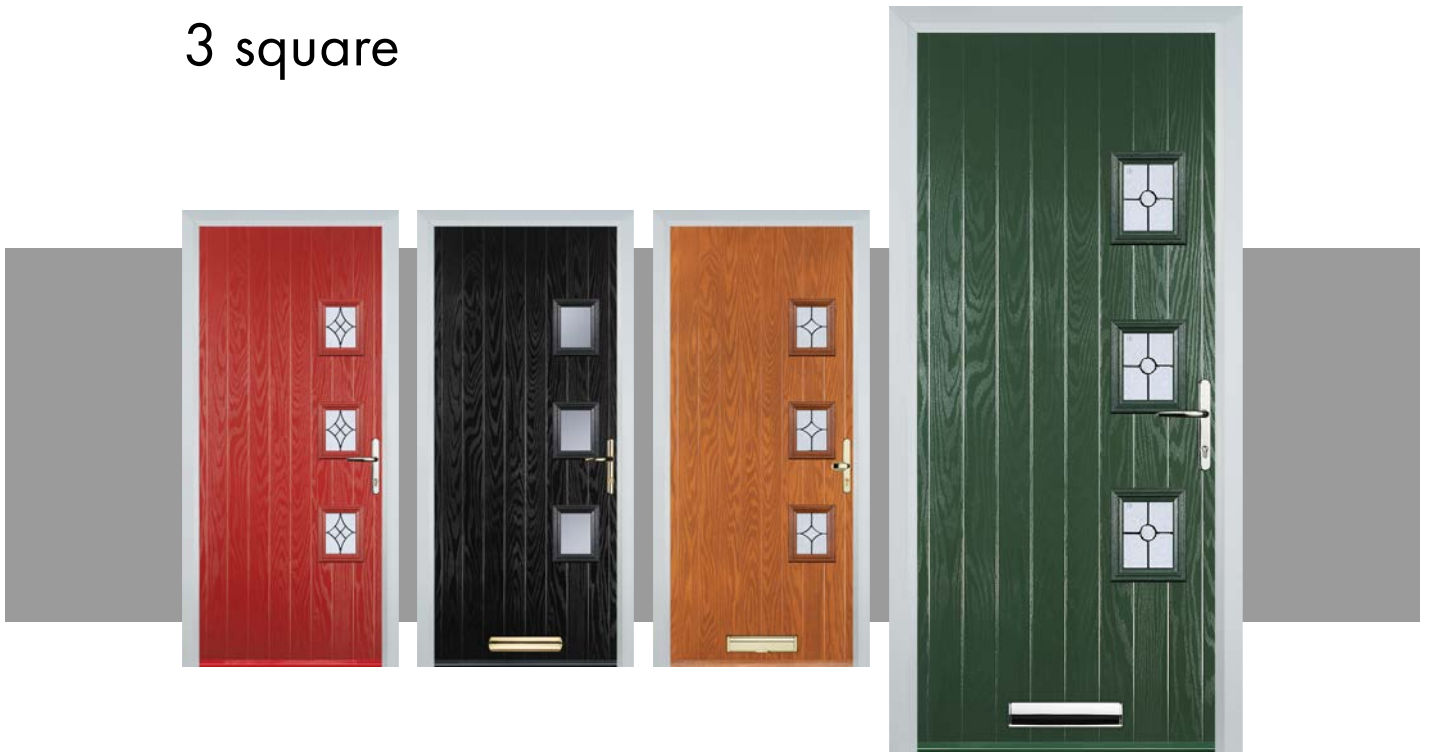

3 square

Door Colours

Red Black Chartwell Grey Duck Egg Blue Darkwood White Blue Cream Black Brown Poppy Red Green Oak

Glass Designs

Flair
(no pattern required)

Finesse
(no pattern required)

Zinc Art Elegance
(no pattern required)