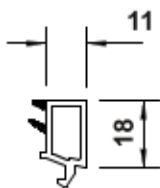

PRODUCT GUIDE

Main & Bead Profiles.

VS41 - Outer frame

VS42 - Cill

VS14 - Cill

VS03 - Top Sash

VS04 - Bottom Sash

VS05 - Bottom Rail

**VS06
Square Bead
24mm**

**VS07
Ovolo Bead
24mm**

DETAIL SHEETS

Vertical Section With Weatherbar

DETAIL SHEETS

Vertical Section - V1.

(window viewed from outside).

DETAIL SHEETS

Vertical Section - V2.

(window viewed from outside).

DETAIL SHEETS

Vertical Section - V3. (Without Bottom Rail)

(window viewed from outside).

DETAIL SHEETS

Horizontal Section - H1.

(window viewed from outside).

DETAIL SHEETS

Horizontal Section - H2.

(window viewed
from outside).

DETAIL SHEETS

Horizontal Section - H3. (2mm PVC-U Coupling Section)

(window viewed
from outside).

DETAIL SHEETS

Horizontal Section - H4. (2.5mm Aluminium Coupling Section)