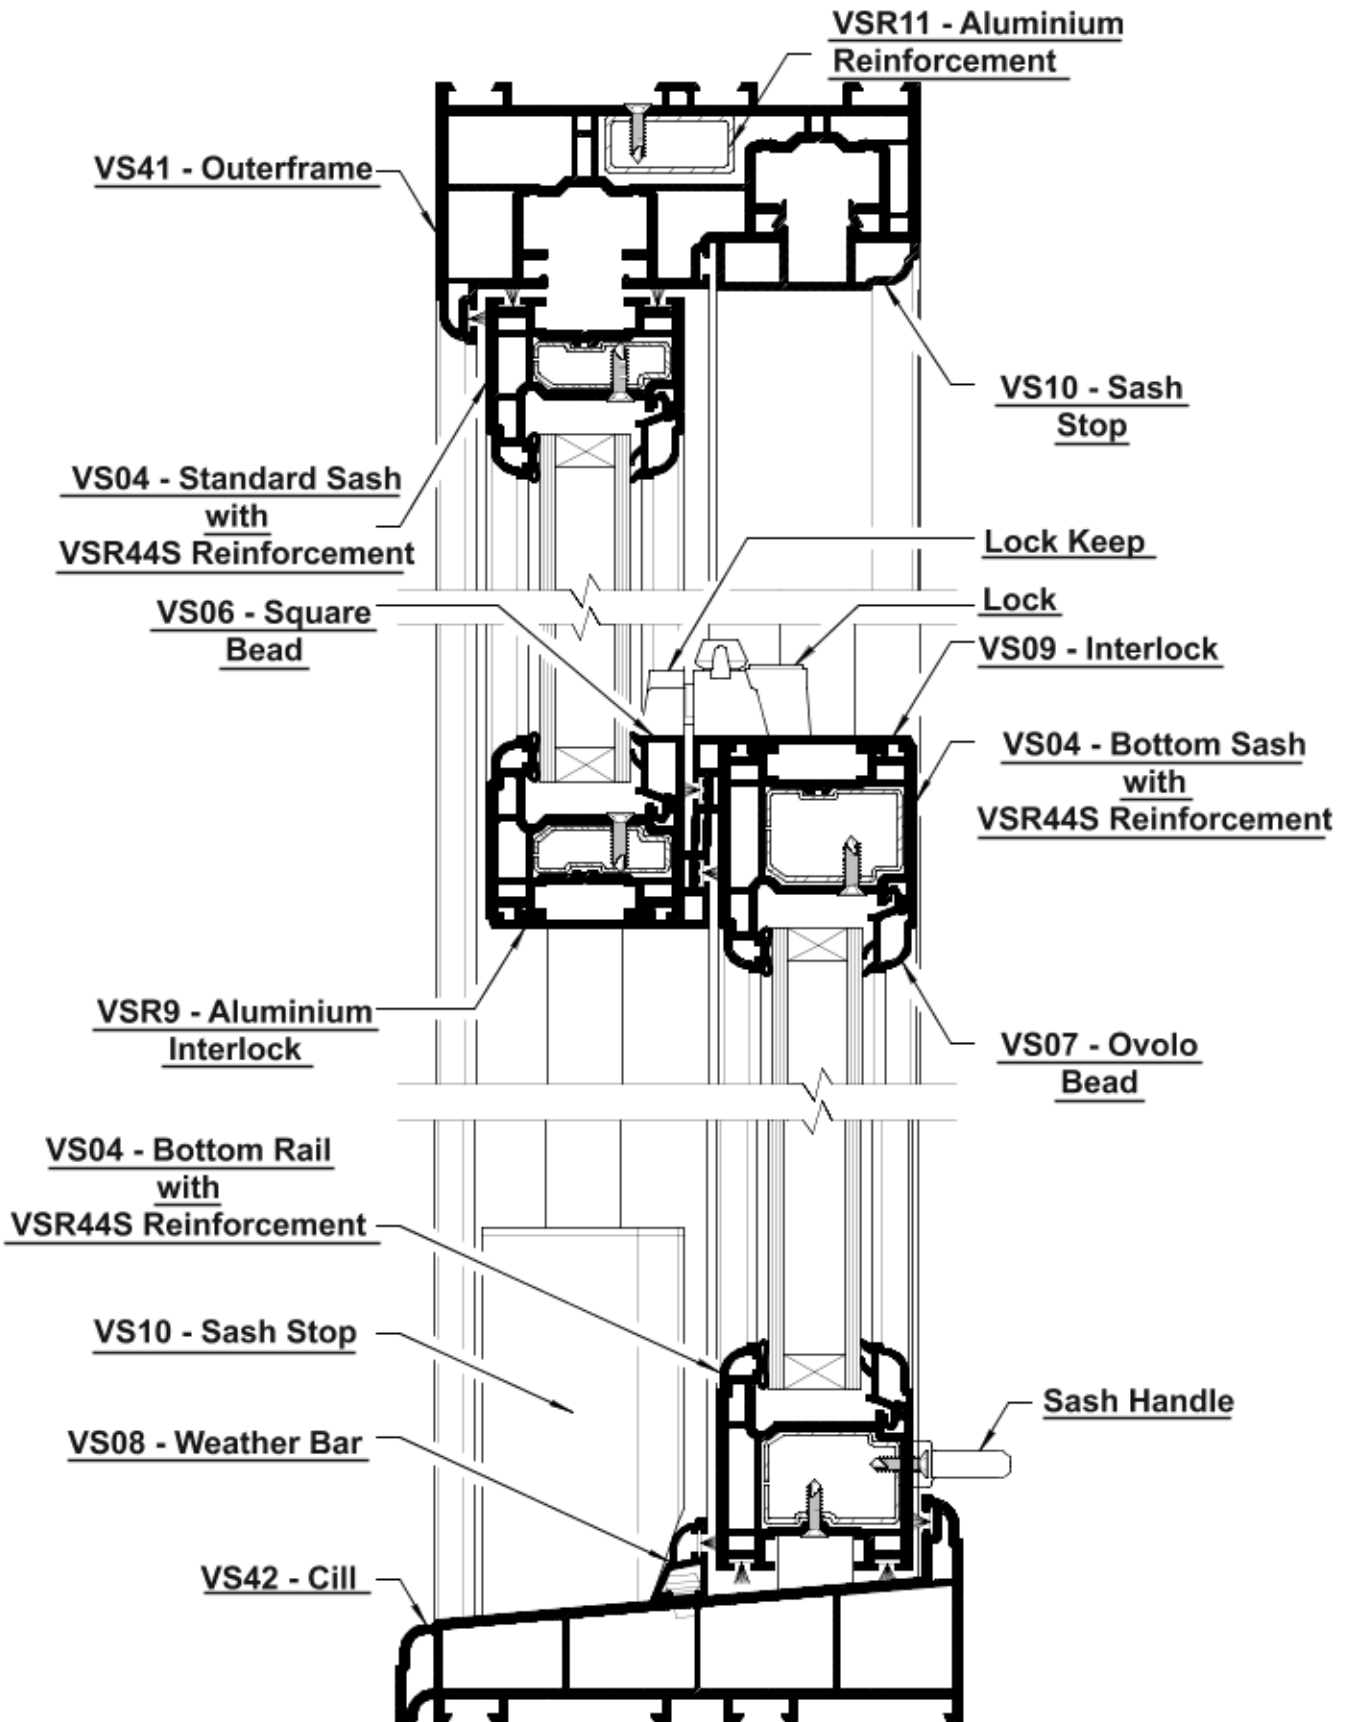

PRODUCT GUIDE

Main & Bead Profiles.

VS41 - Outer frame

VS42 - Cill

VS14 - Cill

VS03 - Top Sash

VS04 - Bottom Sash

VS05 - Bottom Rail

**VS06
Square Bead
24mm**

**VS07
Ovolo Bead
24mm**

DETAIL SHEETS

Vertical Section With Weatherbar

DETAIL SHEETS

Vertical Section - V1.

(window viewed from outside).

DETAIL SHEETS

Vertical Section - V2.

(window viewed from outside).

DETAIL SHEETS

Vertical Section - V3. (Without Bottom Rail)

(window viewed from outside).

DETAIL SHEETS

Horizontal Section - H1.

(window viewed from outside).

DETAIL SHEETS

Horizontal Section - H2.

(window viewed
from outside).

DETAIL SHEETS

Horizontal Section - H3. (2mm PVC-U Coupling Section)

(window viewed
from outside).

DETAIL SHEETS

Horizontal Section - H4. (2.5mm Aluminium Coupling Section)