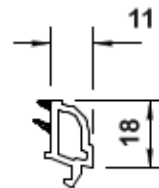

PRODUCT GUIDE

Main & Bead Profiles.

VS41 - Outer frame

VS42 - Cill

VS14 - Cill

VS03 - Top Sash

VS04 - Bottom Sash

VS05 - Bottom Rail

**VS06
Square Bead
24mm**

**VS07
Ovolo Bead
24mm**

DETAIL SHEETS

Vertical Section With Weatherbar

DETAIL SHEETS

Vertical Section - V1.

(window viewed from outside).

DETAIL SHEETS

Vertical Section - V2.

(window viewed from outside).

DETAIL SHEETS

Vertical Section - V3. (Without Bottom Rail)

(window viewed from outside).

DETAIL SHEETS

Horizontal Section - H1.

(window viewed from outside).

DETAIL SHEETS

Horizontal Section - H2.

(window viewed
from outside).

DETAIL SHEETS

Horizontal Section - H3. (2mm PVC-U Coupling Section)

(window viewed
from outside).

DETAIL SHEETS

Horizontal Section - H4. (2.5mm Aluminium Coupling Section)