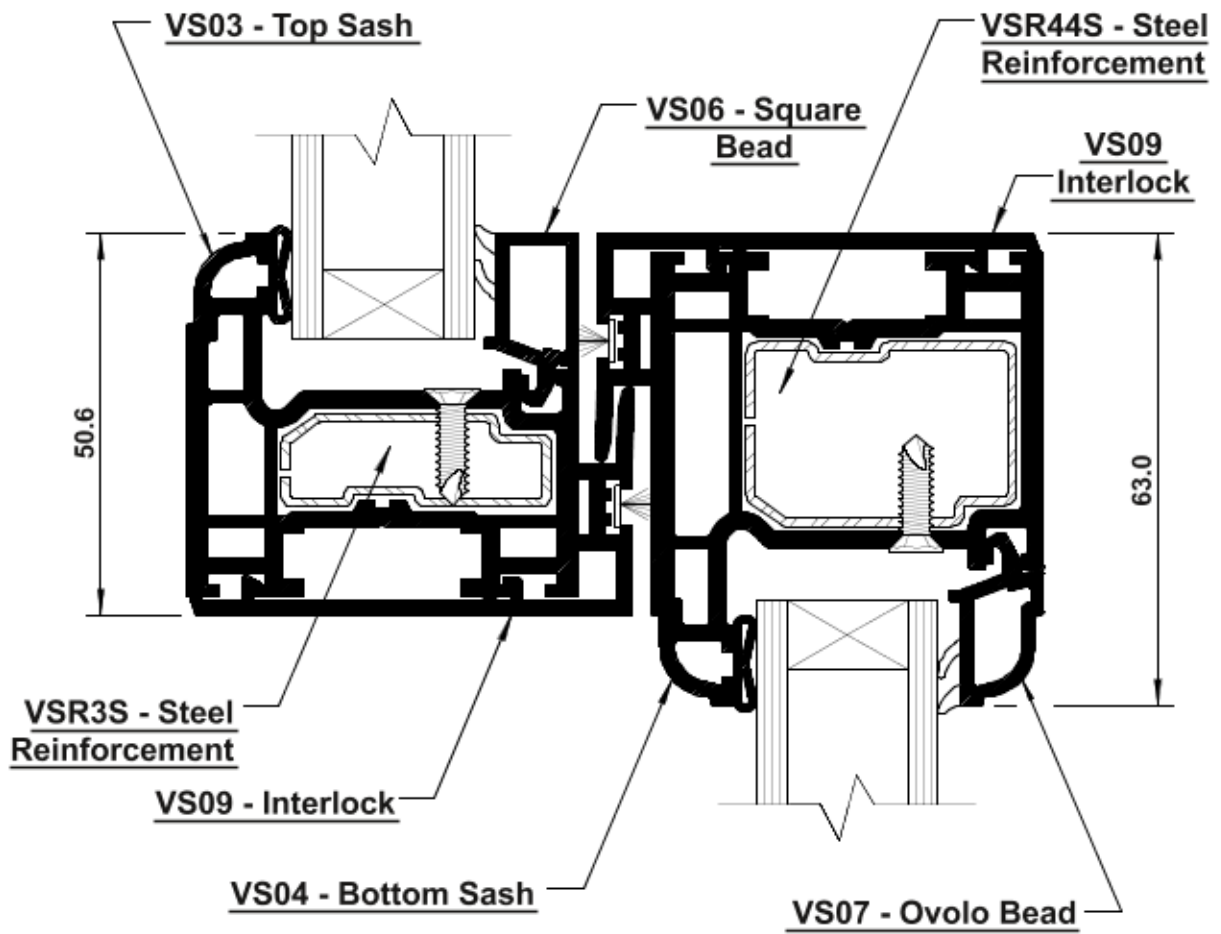

**VS06
Square Bead
24mm**

**VS07
Ovolo Bead
24mm**

DETAIL SHEETS

Vertical Section With Weatherbar

DETAIL SHEETS

Vertical Section - V1.

(window viewed from outside).

DETAIL SHEETS

Vertical Section - V2.

(window viewed from outside).

DETAIL SHEETS

Vertical Section - V3. (Without Bottom Rail)

(window viewed from outside).

DETAIL SHEETS

Horizontal Section - H1.

(window viewed from outside).

DETAIL SHEETS

Horizontal Section - H2.

(window viewed
from outside).

DETAIL SHEETS

Horizontal Section - H3. (2mm PVC-U Coupling Section)

(window viewed
from outside).

DETAIL SHEETS

Horizontal Section - H4. (2.5mm Aluminium Coupling Section)

(window viewed from outside).