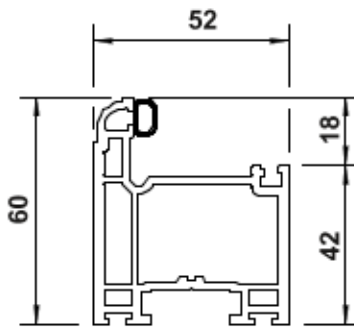

PRODUCT GUIDE

Main & Bead Profiles.

VS41 - Outer frame

VS42 - Cill

VS14 - Cill

VS03 - Top Sash

VS04 - Bottom Sash

VS05 - Bottom Rail

**VS06
Square Bead
24mm**

**VS07
Ovolo Bead
24mm**

DETAIL SHEETS

Vertical Section With Weatherbar

DETAIL SHEETS

Vertical Section - V1.

(window viewed from outside).

DETAIL SHEETS

Vertical Section - V2.

(window viewed from outside).

DETAIL SHEETS

Vertical Section - V3. (Without Bottom Rail)

(window viewed from outside).

DETAIL SHEETS

Horizontal Section - H1.

(window viewed from outside).

DETAIL SHEETS

Horizontal Section - H2.

(window viewed
from outside).

DETAIL SHEETS

Horizontal Section - H3. (2mm PVC-U Coupling Section)

(window viewed
from outside).

DETAIL SHEETS

Horizontal Section - H4. (2.5mm Aluminium Coupling Section)