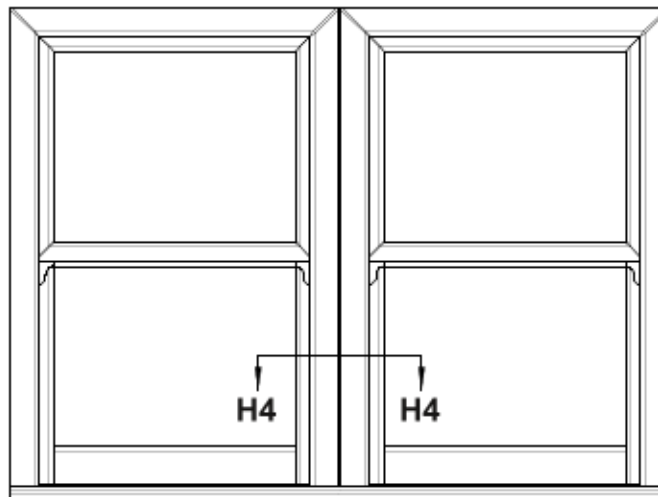

Vertical Section - V2.

(window viewed from outside).

DETAIL SHEETS

Vertical Section - V3. (Without Bottom Rail)

(window viewed from outside).

DETAIL SHEETS

Horizontal Section - H1.

(window viewed from outside).

DETAIL SHEETS

Horizontal Section - H2.

(window viewed
from outside).

DETAIL SHEETS

Horizontal Section - H3. (2mm PVC-U Coupling Section)

(window viewed
from outside).

DETAIL SHEETS

Horizontal Section - H4. (2.5mm Aluminium Coupling Section)

(window viewed from outside).