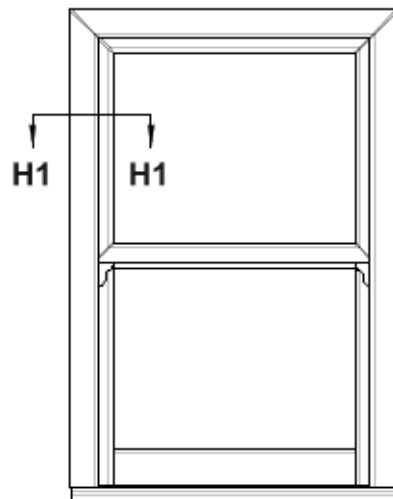

**VS06
Square Bead
24mm**

**VS07
Ovolo Bead
24mm**

DETAIL SHEETS

Vertical Section With Weatherbar

DETAIL SHEETS

Vertical Section - V1.

(window viewed from outside).

DETAIL SHEETS

Vertical Section - V2.

(window viewed from outside).

DETAIL SHEETS

Vertical Section - V3. (Without Bottom Rail)

(window viewed from outside).

DETAIL SHEETS

Horizontal Section - H1.

(window viewed from outside).

DETAIL SHEETS

Horizontal Section - H2.

(window viewed
from outside).

DETAIL SHEETS

Horizontal Section - H3. (2mm PVC-U Coupling Section)

(window viewed
from outside).

DETAIL SHEETS

Horizontal Section - H4. (2.5mm Aluminium Coupling Section)

(window viewed from outside).