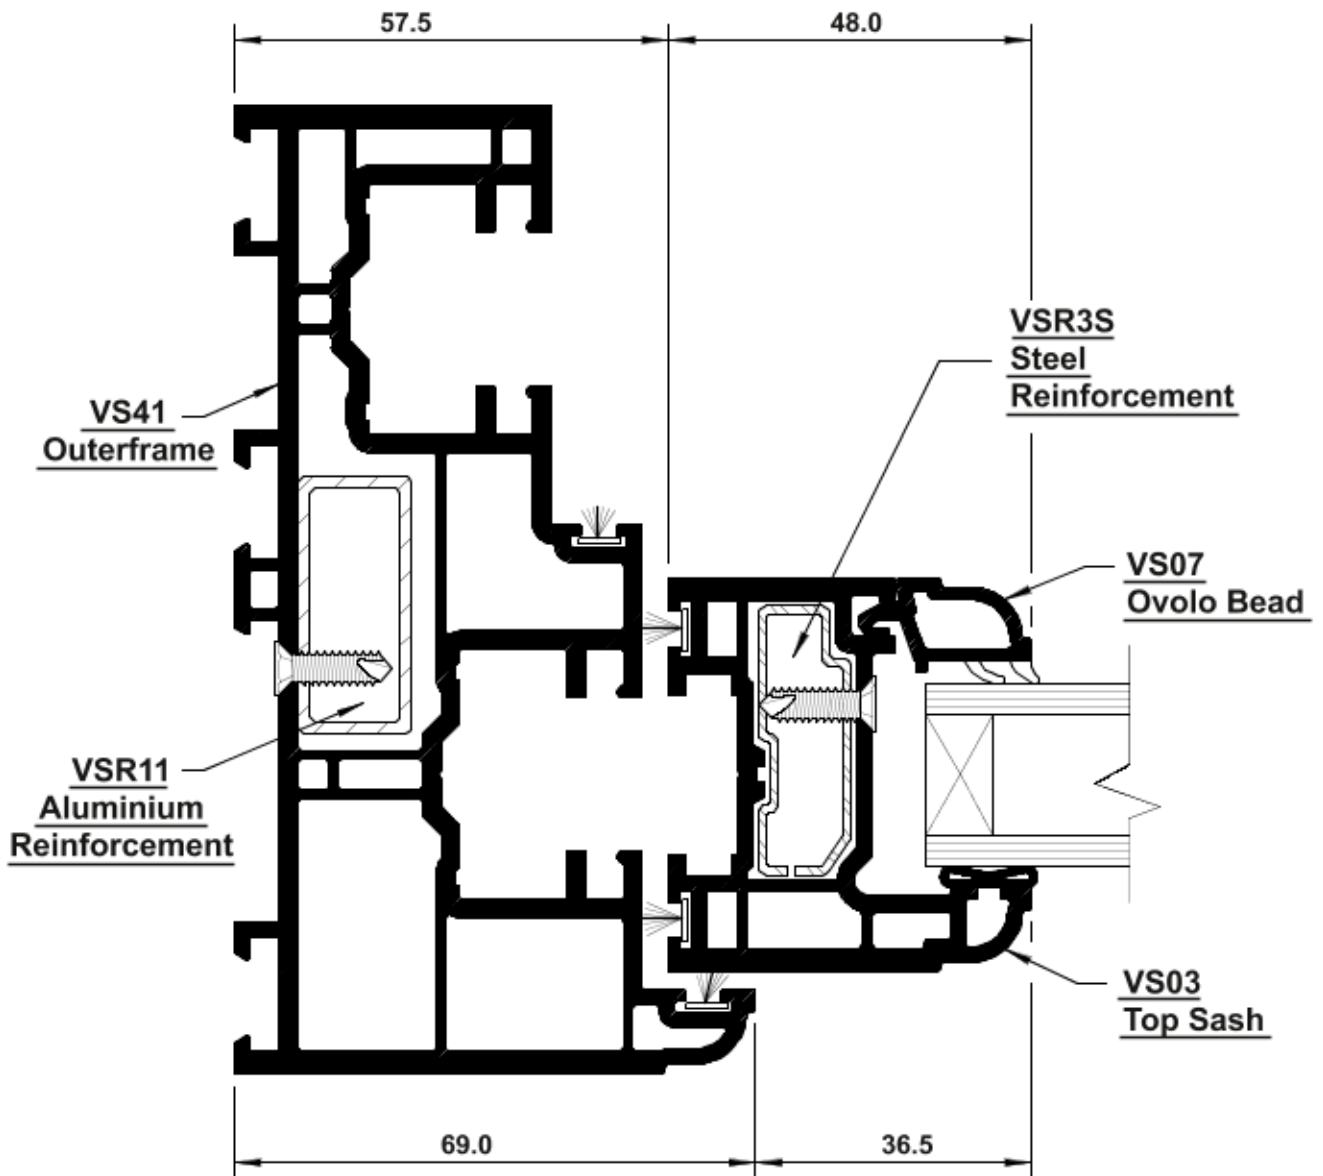

**VS06
Square Bead
24mm**

**VS07
Ovolo Bead
24mm**

DETAIL SHEETS

Vertical Section With Weatherbar

DETAIL SHEETS

Vertical Section - V1.

(window viewed from outside).

DETAIL SHEETS

Vertical Section - V2.

(window viewed from outside).

DETAIL SHEETS

Vertical Section - V3. (Without Bottom Rail)

(window viewed from outside).

DETAIL SHEETS

Horizontal Section - H1.

(window viewed from outside).

DETAIL SHEETS

Horizontal Section - H2.

(window viewed
from outside).

DETAIL SHEETS

Horizontal Section - H3. (2mm PVC-U Coupling Section)

(window viewed
from outside).

DETAIL SHEETS

Horizontal Section - H4. (2.5mm Aluminium Coupling Section)

(window viewed from outside).