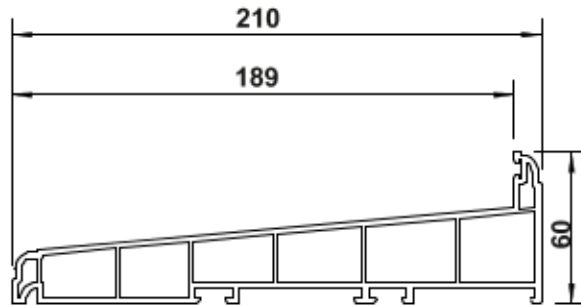

PRODUCT GUIDE

Main & Bead Profiles.

VS41 - Outer frame

VS42 - Cill

VS14 - Cill

VS03 - Top Sash

VS04 - Bottom Sash

VS05 - Bottom Rail

**VS06
Square Bead
24mm**

**VS07
Ovolo Bead
24mm**

DETAIL SHEETS

Vertical Section With Weatherbar

DETAIL SHEETS

Vertical Section - V1.

(window viewed from outside).

DETAIL SHEETS

Vertical Section - V2.

(window viewed from outside).

DETAIL SHEETS

Vertical Section - V3. (Without Bottom Rail)

(window viewed from outside).

DETAIL SHEETS

Horizontal Section - H1.

(window viewed from outside).

DETAIL SHEETS

Horizontal Section - H2.

(window viewed
from outside).

DETAIL SHEETS

Horizontal Section - H3. (2mm PVC-U Coupling Section)

(window viewed
from outside).

DETAIL SHEETS

Horizontal Section - H4. (2.5mm Aluminium Coupling Section)