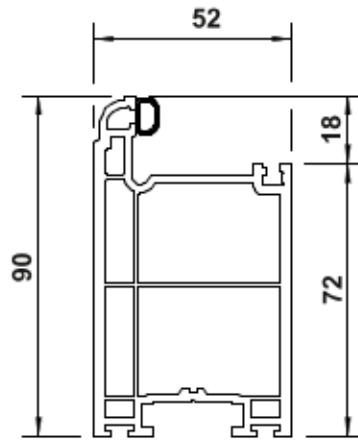

PRODUCT GUIDE

Main & Bead Profiles.

VS41 - Outer frame

VS42 - Cill

VS14 - Cill

VS03 - Top Sash

VS04 - Bottom Sash

VS05 - Bottom Rail

**VS06
Square Bead
24mm**

**VS07
Ovolo Bead
24mm**

DETAIL SHEETS

Vertical Section With Weatherbar

DETAIL SHEETS

Vertical Section - V1.

(window viewed from outside).

DETAIL SHEETS

Vertical Section - V2.

(window viewed from outside).

DETAIL SHEETS

Vertical Section - V3. (Without Bottom Rail)

(window viewed from outside).

DETAIL SHEETS

Horizontal Section - H1.

(window viewed from outside).

DETAIL SHEETS

Horizontal Section - H2.

(window viewed
from outside).

DETAIL SHEETS

Horizontal Section - H3. (2mm PVC-U Coupling Section)

(window viewed
from outside).

DETAIL SHEETS

Horizontal Section - H4. (2.5mm Aluminium Coupling Section)