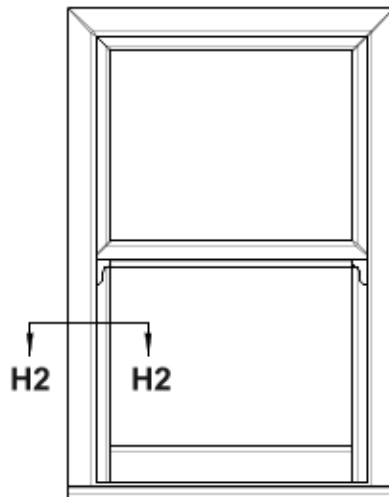

**VS06
Square Bead
24mm**

**VS07
Ovolo Bead
24mm**

DETAIL SHEETS

Vertical Section With Weatherbar

DETAIL SHEETS

Vertical Section - V1.

(window viewed from outside).

DETAIL SHEETS

Vertical Section - V2.

(window viewed from outside).

DETAIL SHEETS

Vertical Section - V3. (Without Bottom Rail)

(window viewed from outside).

DETAIL SHEETS

Horizontal Section - H1.

(window viewed from outside).

DETAIL SHEETS

Horizontal Section - H2.

(window viewed
from outside).

DETAIL SHEETS

Horizontal Section - H3. (2mm PVC-U Coupling Section)

(window viewed
from outside).

DETAIL SHEETS

Horizontal Section - H4. (2.5mm Aluminium Coupling Section)

(window viewed from outside).