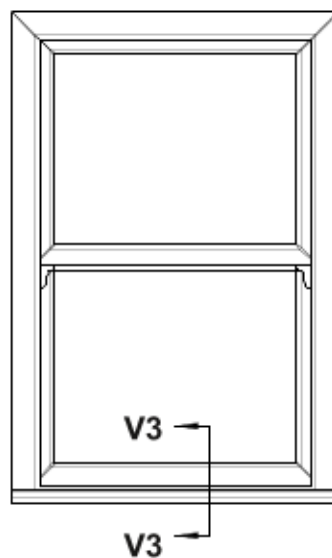

**VS06
Square Bead
24mm**

**VS07
Ovolo Bead
24mm**

DETAIL SHEETS

Vertical Section With Weatherbar

DETAIL SHEETS

Vertical Section - V1.

(window viewed from outside).

DETAIL SHEETS

Vertical Section - V2.

(window viewed from outside).

DETAIL SHEETS

Vertical Section - V3. (Without Bottom Rail)

(window viewed from outside).

DETAIL SHEETS

Horizontal Section - H1.

(window viewed from outside).

DETAIL SHEETS

Horizontal Section - H2.

(window viewed
from outside).

DETAIL SHEETS

Horizontal Section - H3. (2mm PVC-U Coupling Section)

(window viewed
from outside).

DETAIL SHEETS

Horizontal Section - H4. (2.5mm Aluminium Coupling Section)

(window viewed from outside).