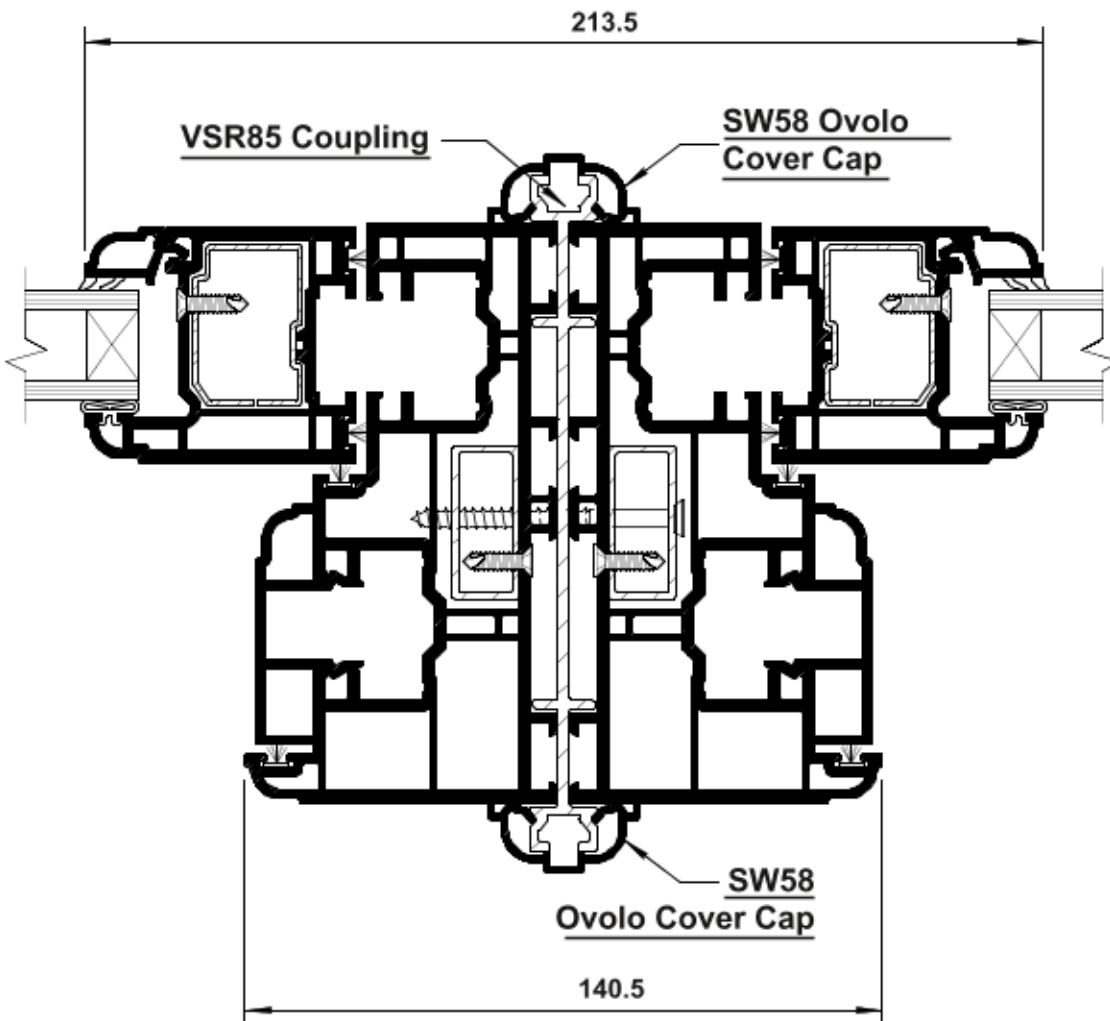

**VS06
Square Bead
24mm**

**VS07
Ovolo Bead
24mm**

DETAIL SHEETS

Vertical Section With Weatherbar

DETAIL SHEETS

Vertical Section - V1.

(window viewed from outside).

DETAIL SHEETS

Vertical Section - V2.

(window viewed from outside).

DETAIL SHEETS

Vertical Section - V3. (Without Bottom Rail)

(window viewed from outside).

DETAIL SHEETS

Horizontal Section - H1.

(window viewed from outside).

DETAIL SHEETS

Horizontal Section - H2.

(window viewed
from outside).

DETAIL SHEETS

Horizontal Section - H3. (2mm PVC-U Coupling Section)

(window viewed
from outside).

DETAIL SHEETS

Horizontal Section - H4. (2.5mm Aluminium Coupling Section)

(window viewed from outside).