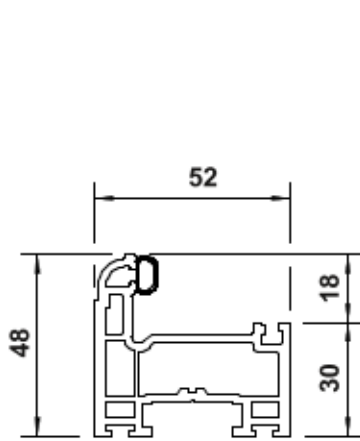

PRODUCT GUIDE

Main & Bead Profiles.

VS41 - Outer frame

VS42 - Cill

VS14 - Cill

VS03 - Top Sash

VS04 - Bottom Sash

VS05 - Bottom Rail

**VS06
Square Bead
24mm**

**VS07
Ovolo Bead
24mm**

DETAIL SHEETS

Vertical Section With Weatherbar

DETAIL SHEETS

Vertical Section - V1.

(window viewed from outside).

DETAIL SHEETS

Vertical Section - V2.

(window viewed from outside).

DETAIL SHEETS

Vertical Section - V3. (Without Bottom Rail)

(window viewed from outside).

DETAIL SHEETS

Horizontal Section - H1.

(window viewed from outside).

DETAIL SHEETS

Horizontal Section - H2.

(window viewed
from outside).

DETAIL SHEETS

Horizontal Section - H3. (2mm PVC-U Coupling Section)

(window viewed
from outside).

DETAIL SHEETS

Horizontal Section - H4. (2.5mm Aluminium Coupling Section)