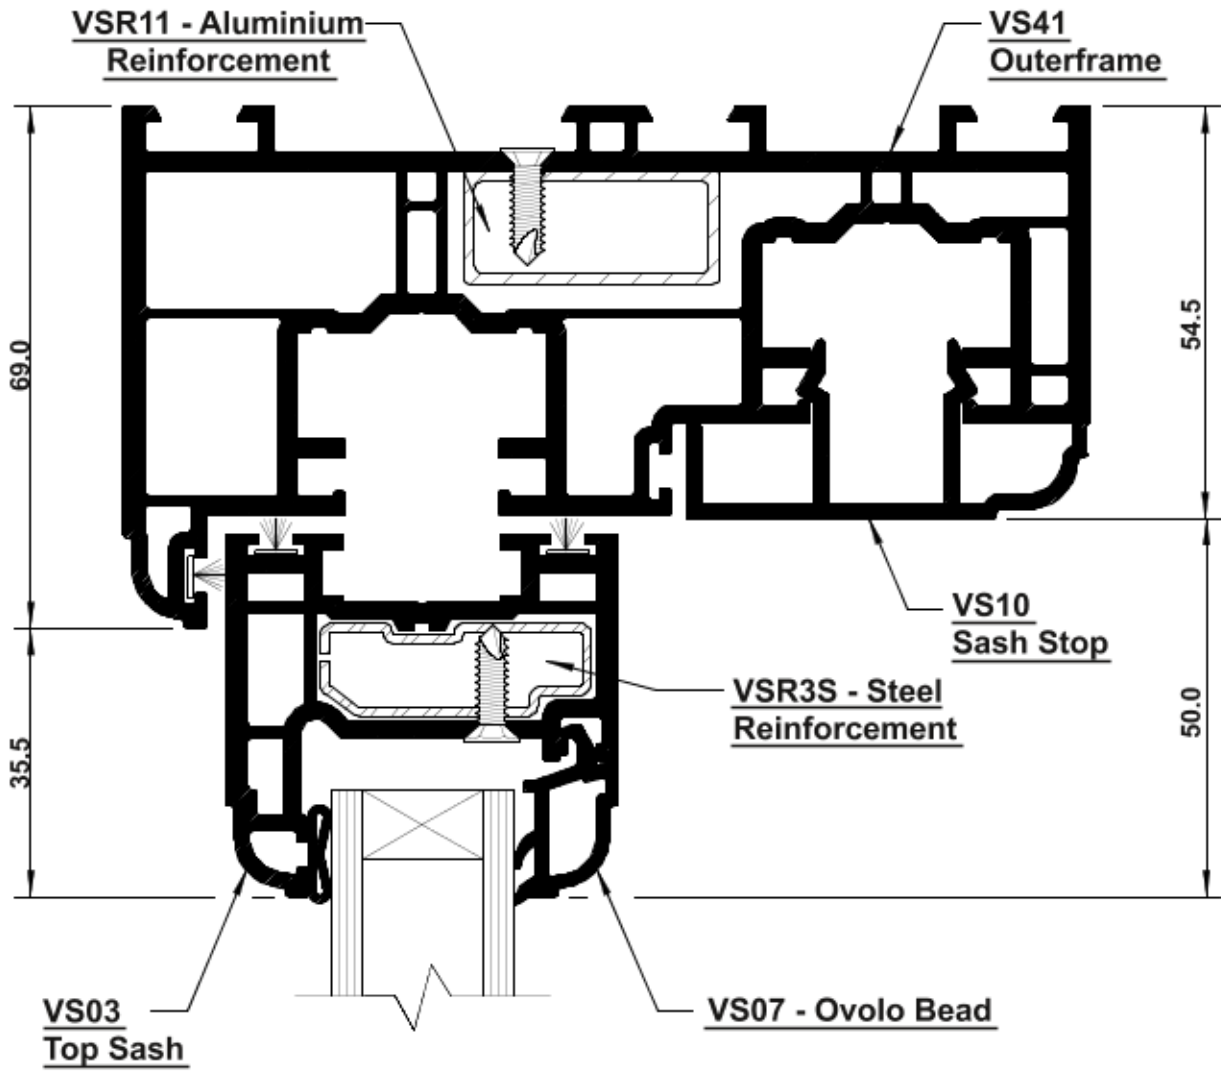

PRODUCT GUIDE

Main & Bead Profiles.

VS41 - Outer frame

VS42 - Cill

VS14 - Cill

VS03 - Top Sash

VS04 - Bottom Sash

VS05 - Bottom Rail

**VS06
Square Bead
24mm**

**VS07
Ovolo Bead
24mm**

DETAIL SHEETS

Vertical Section With Weatherbar

DETAIL SHEETS

Vertical Section - V1.

(window viewed from outside).

DETAIL SHEETS

Vertical Section - V2.

(window viewed from outside).

DETAIL SHEETS

Vertical Section - V3. (Without Bottom Rail)

(window viewed from outside).

DETAIL SHEETS

Horizontal Section - H1.

(window viewed from outside).

DETAIL SHEETS

Horizontal Section - H2.

(window viewed
from outside).

DETAIL SHEETS

Horizontal Section - H3. (2mm PVC-U Coupling Section)

(window viewed
from outside).

DETAIL SHEETS

Horizontal Section - H4. (2.5mm Aluminium Coupling Section)