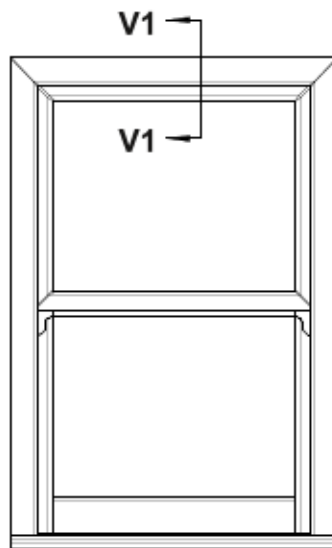

PRODUCT GUIDE

Main & Bead Profiles.

VS41 - Outer frame

VS42 - Cill

VS14 - Cill

VS03 - Top Sash

VS04 - Bottom Sash

VS05 - Bottom Rail

**VS06
Square Bead
24mm**

**VS07
Ovolo Bead
24mm**

DETAIL SHEETS

Vertical Section With Weatherbar

DETAIL SHEETS

Vertical Section - V1.

(window viewed from outside).

DETAIL SHEETS

Vertical Section - V2.

(window viewed from outside).

DETAIL SHEETS

Vertical Section - V3. (Without Bottom Rail)

(window viewed from outside).

DETAIL SHEETS

Horizontal Section - H1.

(window viewed from outside).

DETAIL SHEETS

Horizontal Section - H2.

(window viewed
from outside).

DETAIL SHEETS

Horizontal Section - H3. (2mm PVC-U Coupling Section)

(window viewed
from outside).

DETAIL SHEETS

Horizontal Section - H4. (2.5mm Aluminium Coupling Section)