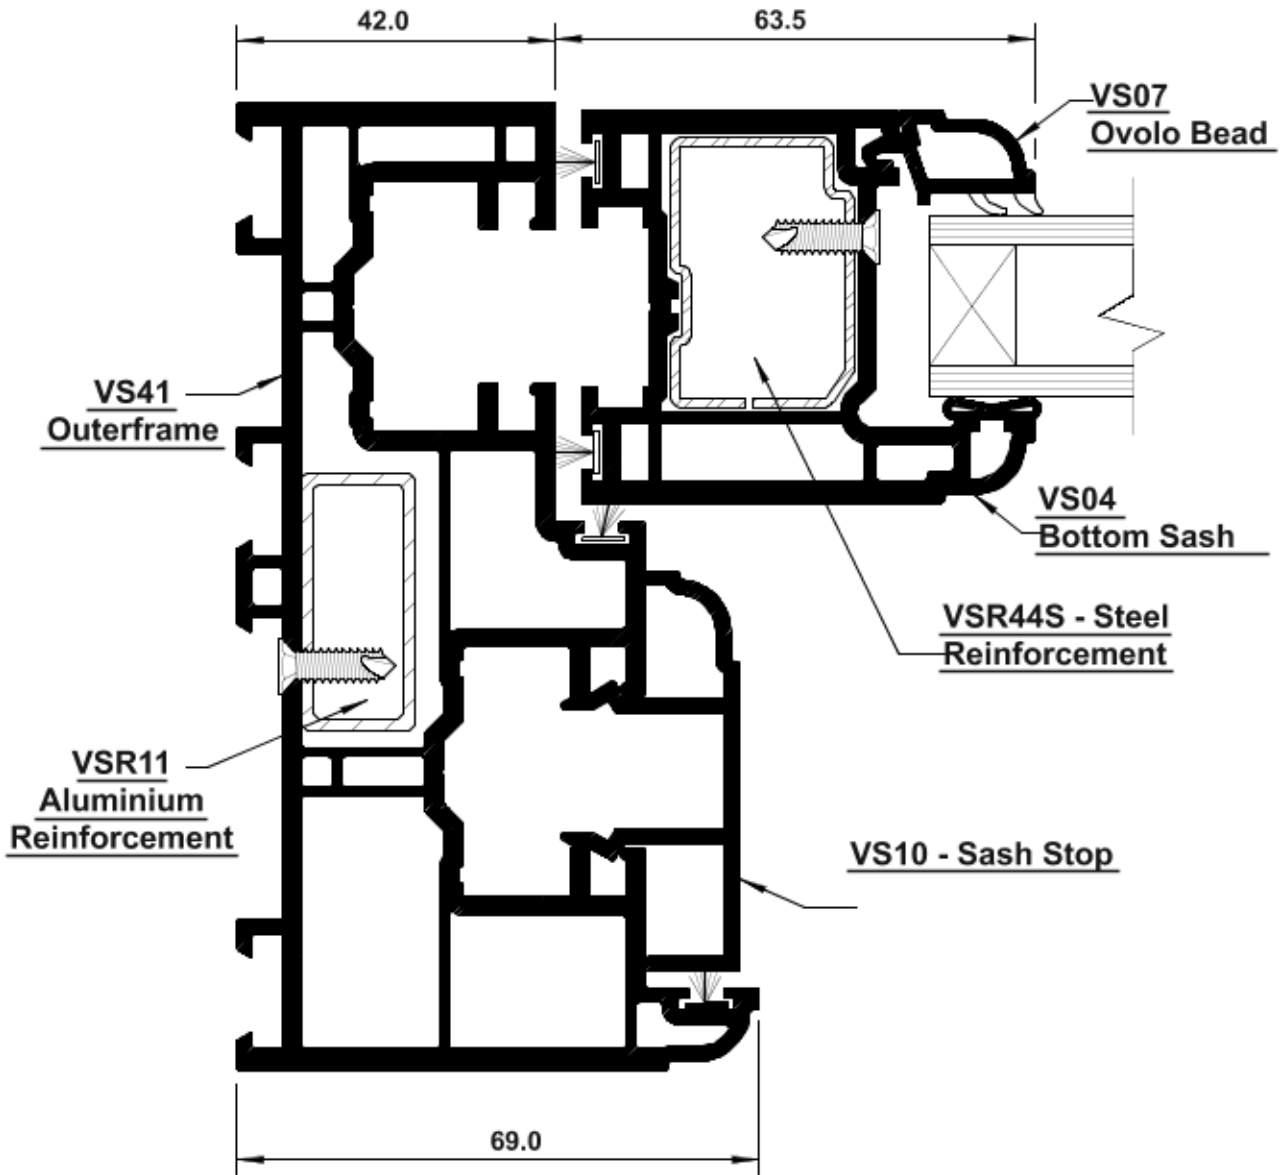

**VS06
Square Bead
24mm**

**VS07
Ovolo Bead
24mm**

DETAIL SHEETS

Vertical Section With Weatherbar

DETAIL SHEETS

Vertical Section - V1.

(window viewed from outside).

DETAIL SHEETS

Vertical Section - V2.

(window viewed from outside).

DETAIL SHEETS

Vertical Section - V3. (Without Bottom Rail)

(window viewed from outside).

DETAIL SHEETS

Horizontal Section - H1.

(window viewed from outside).

DETAIL SHEETS

Horizontal Section - H2.

(window viewed
from outside).

DETAIL SHEETS

Horizontal Section - H3. (2mm PVC-U Coupling Section)

(window viewed
from outside).

DETAIL SHEETS

Horizontal Section - H4. (2.5mm Aluminium Coupling Section)

(window viewed from outside).