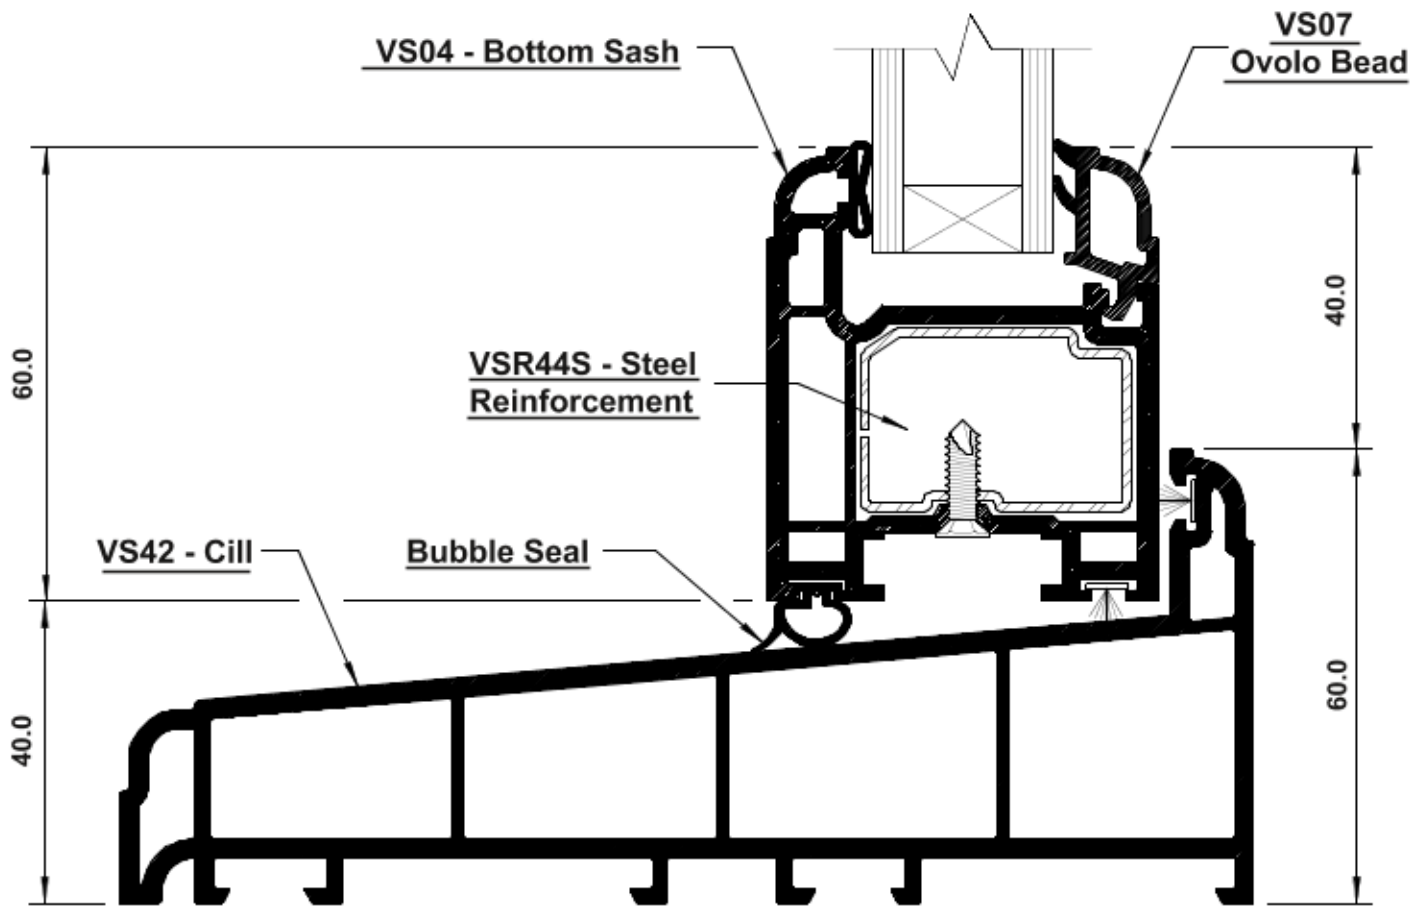

PRODUCT GUIDE

Main & Bead Profiles.

VS41 - Outer frame

VS42 - Cill

VS14 - Cill

VS03 - Top Sash

VS04 - Bottom Sash

VS05 - Bottom Rail

**VS06
Square Bead
24mm**

**VS07
Ovolo Bead
24mm**

DETAIL SHEETS

Vertical Section With Weatherbar

DETAIL SHEETS

Vertical Section - V1.

(window viewed from outside).

DETAIL SHEETS

Vertical Section - V2.

(window viewed from outside).

DETAIL SHEETS

Vertical Section - V3. (Without Bottom Rail)

(window viewed from outside).

DETAIL SHEETS

Horizontal Section - H1.

(window viewed from outside).

DETAIL SHEETS

Horizontal Section - H2.

(window viewed
from outside).

DETAIL SHEETS

Horizontal Section - H3. (2mm PVC-U Coupling Section)

(window viewed
from outside).

DETAIL SHEETS

Horizontal Section - H4. (2.5mm Aluminium Coupling Section)