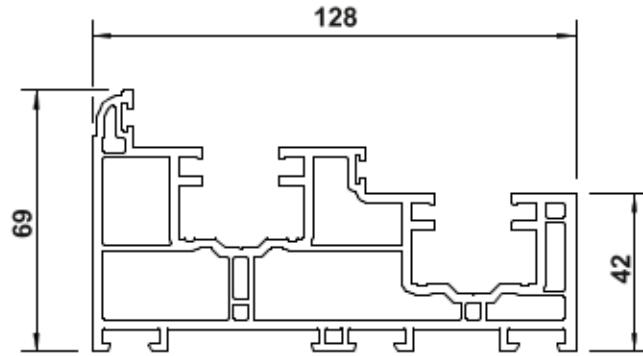

PRODUCT GUIDE

Main & Bead Profiles.

VS41 - Outer frame

VS42 - Cill

VS14 - Cill

VS03 - Top Sash

VS04 - Bottom Sash

VS05 - Bottom Rail

**VS06
Square Bead
24mm**

**VS07
Ovolo Bead
24mm**

DETAIL SHEETS

Vertical Section With Weatherbar

DETAIL SHEETS

Vertical Section - V1.

(window viewed from outside).

DETAIL SHEETS

Vertical Section - V2.

(window viewed from outside).

DETAIL SHEETS

Vertical Section - V3. (Without Bottom Rail)

(window viewed from outside).

DETAIL SHEETS

Horizontal Section - H1.

(window viewed from outside).

DETAIL SHEETS

Horizontal Section - H2.

(window viewed
from outside).

DETAIL SHEETS

Horizontal Section - H3. (2mm PVC-U Coupling Section)

(window viewed
from outside).

DETAIL SHEETS

Horizontal Section - H4. (2.5mm Aluminium Coupling Section)