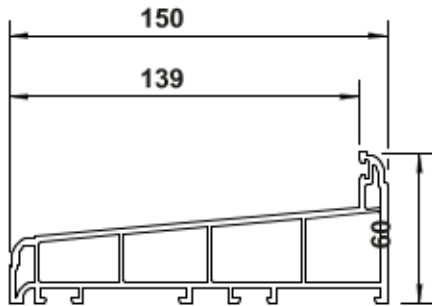

PRODUCT GUIDE

Main & Bead Profiles.

VS41 - Outer frame

VS42 - Cill

VS14 - Cill

VS03 - Top Sash

VS04 - Bottom Sash

VS05 - Bottom Rail

**VS06
Square Bead
24mm**

**VS07
Ovolo Bead
24mm**

DETAIL SHEETS

Vertical Section With Weatherbar

DETAIL SHEETS

Vertical Section - V1.

(window viewed from outside).

DETAIL SHEETS

Vertical Section - V2.

(window viewed from outside).

DETAIL SHEETS

Vertical Section - V3. (Without Bottom Rail)

(window viewed from outside).

DETAIL SHEETS

Horizontal Section - H1.

(window viewed from outside).

DETAIL SHEETS

Horizontal Section - H2.

(window viewed
from outside).

DETAIL SHEETS

Horizontal Section - H3. (2mm PVC-U Coupling Section)

(window viewed
from outside).

DETAIL SHEETS

Horizontal Section - H4. (2.5mm Aluminium Coupling Section)