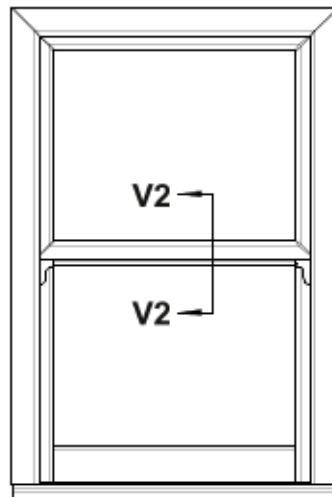

PRODUCT GUIDE

Main & Bead Profiles.

VS41 - Outer frame

VS42 - Cill

VS14 - Cill

VS03 - Top Sash

VS04 - Bottom Sash

VS05 - Bottom Rail

**VS06
Square Bead
24mm**

**VS07
Ovolo Bead
24mm**

DETAIL SHEETS

Vertical Section With Weatherbar

DETAIL SHEETS

Vertical Section - V1.

(window viewed from outside).

DETAIL SHEETS

Vertical Section - V2.

(window viewed from outside).

DETAIL SHEETS

Vertical Section - V3. (Without Bottom Rail)

(window viewed from outside).

DETAIL SHEETS

Horizontal Section - H1.

(window viewed from outside).

DETAIL SHEETS

Horizontal Section - H2.

(window viewed
from outside).

DETAIL SHEETS

Horizontal Section - H3. (2mm PVC-U Coupling Section)

(window viewed
from outside).

DETAIL SHEETS

Horizontal Section - H4. (2.5mm Aluminium Coupling Section)