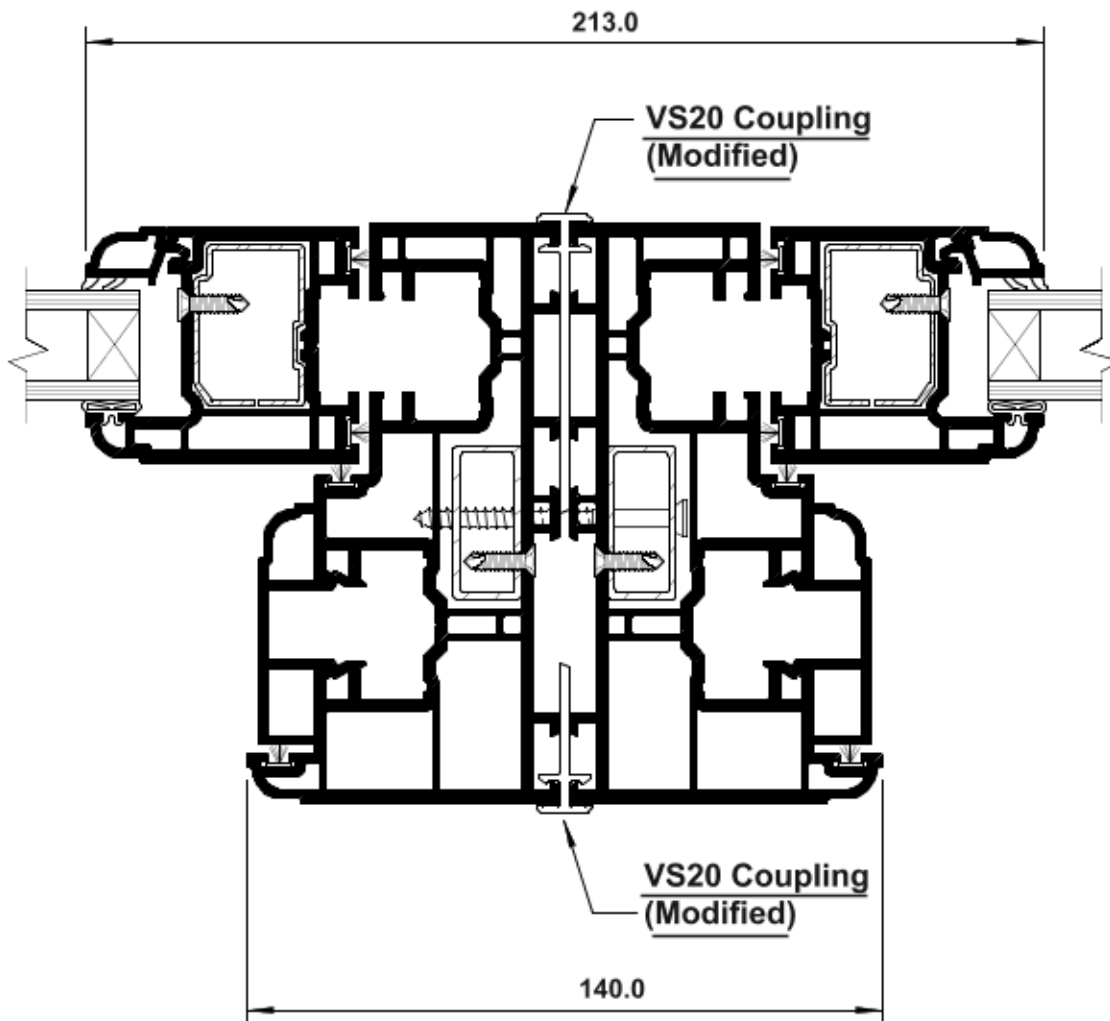

**VS06
Square Bead
24mm**

**VS07
Ovolo Bead
24mm**

DETAIL SHEETS

Vertical Section With Weatherbar

DETAIL SHEETS

Vertical Section - V1.

(window viewed from outside).

DETAIL SHEETS

Vertical Section - V2.

(window viewed from outside).

DETAIL SHEETS

Vertical Section - V3. (Without Bottom Rail)

(window viewed from outside).

DETAIL SHEETS

Horizontal Section - H1.

(window viewed from outside).

DETAIL SHEETS

Horizontal Section - H2.

(window viewed
from outside).

DETAIL SHEETS

Horizontal Section - H3. (2mm PVC-U Coupling Section)

(window viewed
from outside).

DETAIL SHEETS

Horizontal Section - H4. (2.5mm Aluminium Coupling Section)

(window viewed from outside).