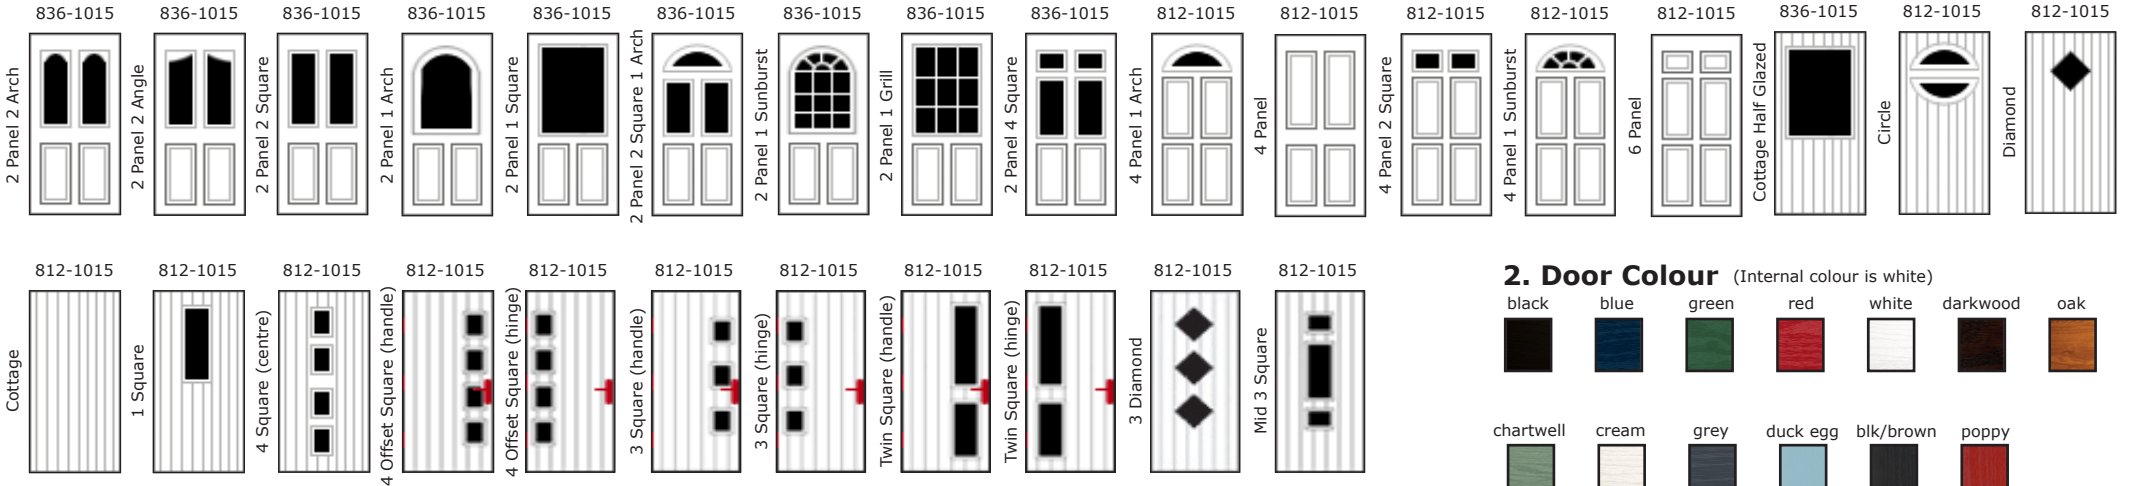

Just Doors UK Composite Door Order Form

1. Door Style

2. Door Colour (Internal colour is white)

3. Frame Colour (Internal colour is white)

4. Hardware Colour

8. Customer Details

Company Name:

(if applicable)