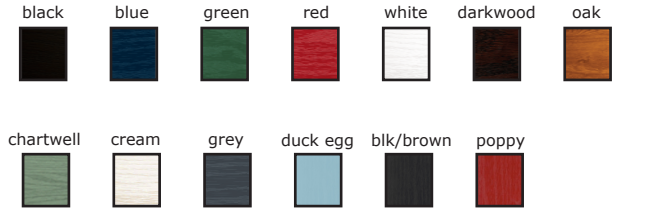

Just Doors UK Composite Door Order Form

1. Door Style

2. Door Colour (Internal colour is white)

3. Frame Colour (Internal colour is white)

4. Hardware Colour

8. Customer Details

Company Name:

(if applicable)