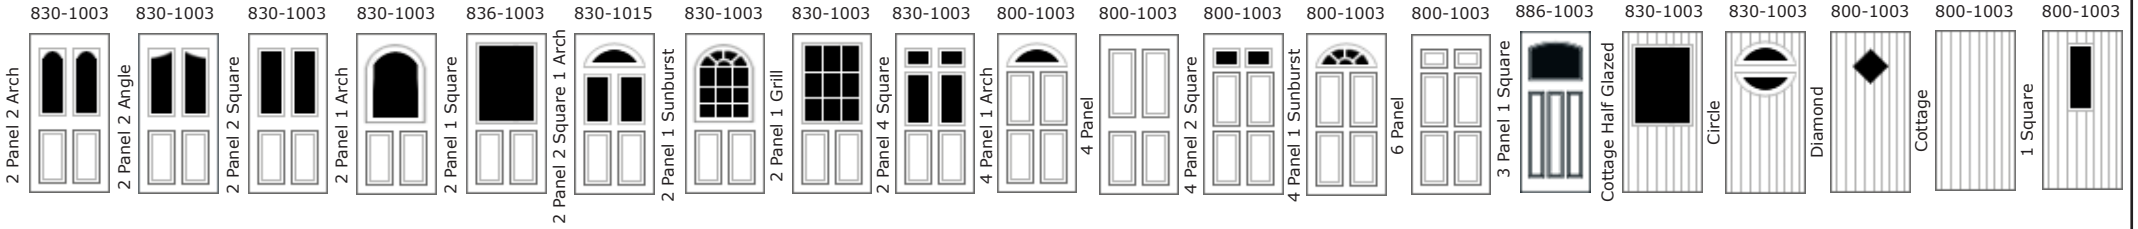

Just Doors UK Composite Door Order Form

1. Door Style

2. Door Colour (Internal colour is white as standard)

5. Glass Design and/or Glass Pattern

- green red blue frost 3 Drop Diamond. (choose glass pattern)
- green red blue frost Crystal Harmony. (choose glass pattern)
- green red blue frost Crystal Bohemia. (choose glass pattern)
- Crystal Diamond (on Stippolyte)
- Crystal Eternity (on Stippolyte)
- Crystal Tulip (on Stippolyte)
- Zinc Art Abstract (on triple glazed standard glass)
- Zinc/Brass Art Clarity (on triple glazed standard glass)
- Zinc Art Classic (on triple glazed standard glass)
- Zinc Art Elegance (on triple glazed standard glass)
- Zinc Art Finesse (on triple glazed standard glass)
- Zinc Art Flair (on triple glazed standard glass)
- green red blue black Murano. (choose glass pattern)
- English Rose. (choose glass pattern)
- Mackintosh Rose. (choose glass pattern)
- Fleur. (choose glass pattern)

6. Door Details

- Opening In Out (+£10)
- Hinged Side (viewed from outside) Left Right
- Frame Width (mm)
- Frame Height (mm) (inc cill if required)
- Cill (+£15) 85mm 150mm No
- UPVC 68mm Threshold
- Low UPVC 50mm Threshold
- Low 15mm Ali Threshold (+£10)
- 15mm Extension (+£10) Top Side
- 30mm Extension (+£12) Top Side
- 50mm Extension (+£15) Top Side
- Top Light
- Glass Pattern
- Transom Drop
- Side Light Quantity
- Fully Glazed
- Glazed with Mid Rail
- Composite
- Glass Design/Pattern.....
- Width
- Height Cill 85mm 150mm No