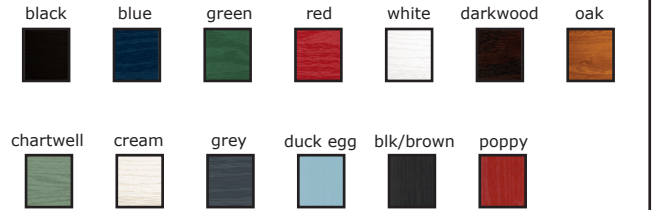

Just Doors UK Composite Door Order Form

1. Door Style

2. Door Colour (Internal colour is white as standard)

5. Glass Design and/or Glass Pattern

- green red blue frost 3 Drop Diamond. (choose glass pattern)
- green red blue frost Crystal Harmony. (choose glass pattern)
- green red blue frost Crystal Bohemia. (choose glass pattern)
- Crystal Diamond (on Stippolyte)
- Crystal Eternity (on Stippolyte)
- Crystal Tulip (on Stippolyte)
- Zinc Art Abstract (on triple glazed standard glass)
- Zinc/Brass Art Clarity (on triple glazed standard glass)
- Zinc Art Classic (on triple glazed standard glass)
- Zinc Art Elegance (on triple glazed standard glass)
- Zinc Art Finesse (on triple glazed standard glass)
- Zinc Art Flair (on triple glazed standard glass)
- green red blue black Murano. (choose glass pattern)
- English Rose. (choose glass pattern)
- Mackintosh Rose. (choose glass pattern)
- Fleur. (choose glass pattern)

- Autumn
- Chantilly.
- Charcoal Sticks
- Clear
- Contora
- Cotswold
- Digital.
- Everglade.
- Flemish.
- Florielle.
- Mayflower.
- Minster
- Oak.
- Pelerine.
- Stippolyte
- Taffeta
- Satin.
- Unglazed

3. Frame Colour (Internal colour is white as standard)

4. Hardware Colour

8. Customer Details

Company Name:

(if applicable)

Contact Name:

Billing Address:

.....