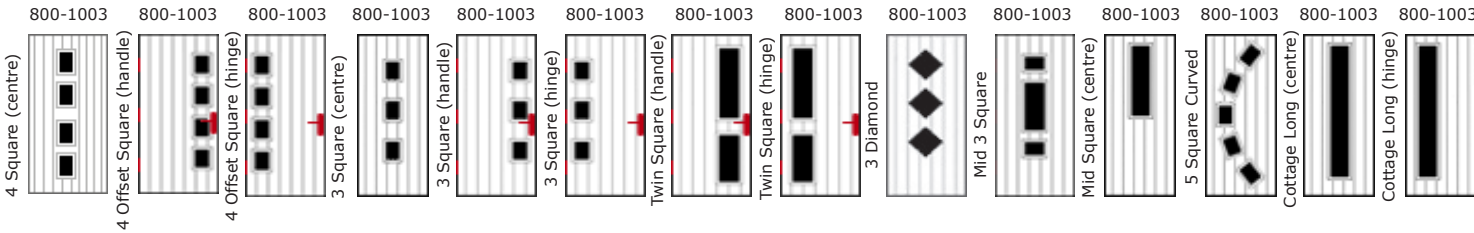

Just Doors UK Composite Door Order Form

1. Door Style

2. Door Colour (Internal colour is white as standard)

5. Glass Design and/or Glass Pattern

- green red blue frost 3 Drop Diamond. (choose glass pattern)
- green red blue frost Crystal Harmony. (choose glass pattern)
- green red blue frost Crystal Bohemia. (choose glass pattern)
- Crystal Diamond (on Stippolyte)
- Crystal Eternity (on Stippolyte)
- Crystal Tulip (on Stippolyte)
- Zinc Art Abstract (on triple glazed standard glass)
- Zinc/Brass Art Clarity (on triple glazed standard glass)
- Zinc Art Classic (on triple glazed standard glass)
- Zinc Art Elegance (on triple glazed standard glass)
- Zinc Art Finesse (on triple glazed standard glass)
- Zinc Art Flair (on triple glazed standard glass)
- green red blue black Murano. (choose glass pattern)
- English Rose. (choose glass pattern)
- Mackintosh Rose. (choose glass pattern)
- Fleur. (choose glass pattern)

6. Door Details

- Opening In Out (+£10)
- Hinged Side (viewed from outside) Left Right
- Frame Width (mm)
- Frame Height (mm) (inc cill if required)
- Cill (+£15) 85mm 150mm No
- UPVC 68mm Threshold
- Low UPVC 50mm Threshold
- Low 15mm Ali Threshold (+£10)
- 15mm Extension (+£10) Top Side
- 30mm Extension (+£12) Top Side
- 50mm Extension (+£15) Top Side
- Top Light
- Glass Pattern
- Transom Drop
- Side Light Quantity
- Fully Glazed
- Glazed with Mid Rail
- Composite
- Glass Design/Pattern.....
- Width
- Height Cill 85mm 150mm No